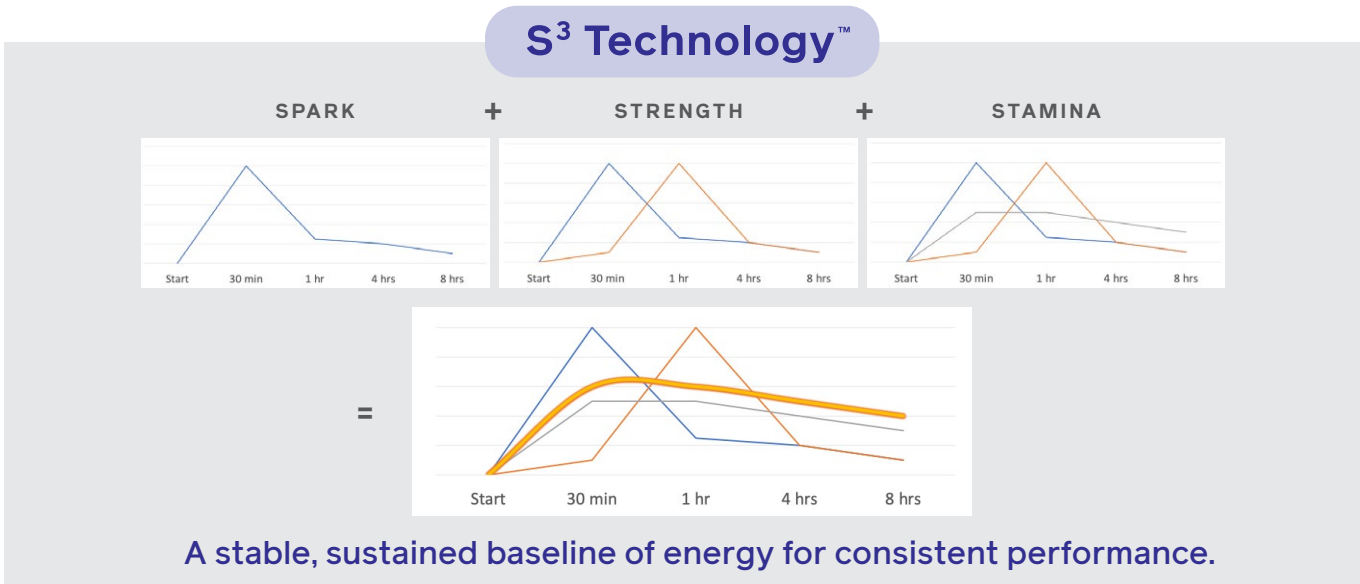

INTRODUCING

S³ Technology™

Our new proprietary energy blend.

How does it work?

The Truvy Boost™ you know and love is now supercharged with S³ Technology to aid in stable, all day energy. Dr. Tory Parker crafted our proprietary energy blend, S³ Technology, to help keep you alert, energized, and performing at a consistent level all day long.*

We hope you didn't think we were done; Truvy Boost™ drinks contain all the great benefits of TruFix plus the new, stable, and long-lasting stimulation of S³ Technology to form a top-performing weight management system.*

So how do we do it? **Spark** is your typical quick-release caffeine. You feel it right away but tends to wear off after a few hours. **Strength** is that second wave. We discovered a new technology of coated caffeine that delays its release into your blood stream and kicks in just when the spark starts to wear off. **Stamina** is another new technology that releases little bits of caffeine into your blood stream very slowly throughout the day. **S³ Technology** is the optimal ratio of all three blended into one single, delicious drink. Giving you a sustained and balanced energy level that is safe and effective for up to 8 hours.